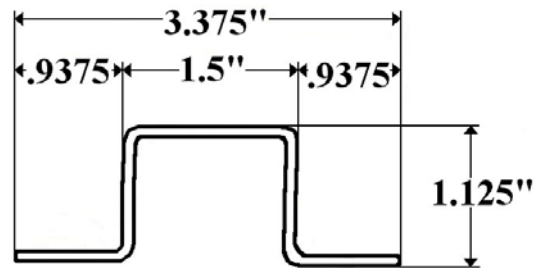

**Part 7702- ABC Body Lower Top Rail**

**Use #7701 for Upper Top Rail**

**Part 7703- ABC Body Bottom Rail**

# ABC Body

**Part 7712S- ABC Stainless Roof Radius  
Punched**

16" X 89"

**Part FP7700AF- ABC Rear Corner Cap**

**Part FP7700L- ABC Left/Front  
Corner Cap**

**Part FP7700R- ABC Right/Front  
Corner Cap**

**Part S5022- Steel Hat Post & Roof Bow**