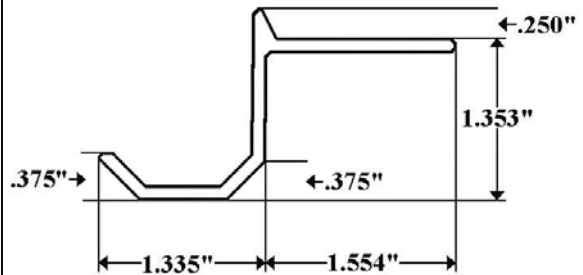

# ABC Body

**Part 077020- ABC Body Connector**

**Part 2010S (96") & 2010S/108 (108")- ABC Stainless Corner Radius**

**11-3/4" Wide Punched**

**Part 7701- ABC Body Upper Top Rail**

**Use #7702 for Lower Top Rail**

**Part 7702- ABC Body Lower Top Rail**

**Use #7701 for Upper Top Rail**

**Part 7703- ABC Body Bottom Rail**