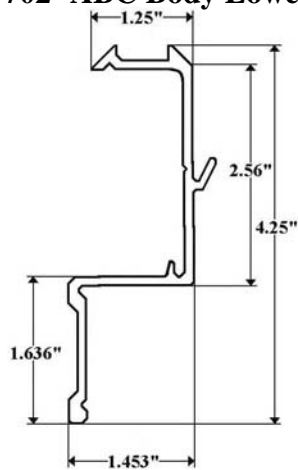

# ABC Body

**Part 077020- ABC Body Connector**

**Part 2010S (96") & 2010S/108 (108")- ABC Stainless Corner Radius**

**11-3/4" Wide Punched**

**Part 7701- ABC Body Upper Top Rail**

**Use #7702 for Lower Top Rail**

**Part 7702- ABC Body Lower Top Rail**

**Use #7701 for Upper Top Rail**

**Part 7703- ABC Body Bottom Rail**

# ABC Body

**Part 7712S- ABC Stainless Roof Radius  
Punched**

16" X 89"

**Part FP7700AF- ABC Rear Corner Cap**

**Part FP7700L- ABC Left/Front  
Corner Cap**

**Part FP7700R- ABC Right/Front  
Corner Cap**

**Part S5022- Steel Hat Post & Roof Bow**