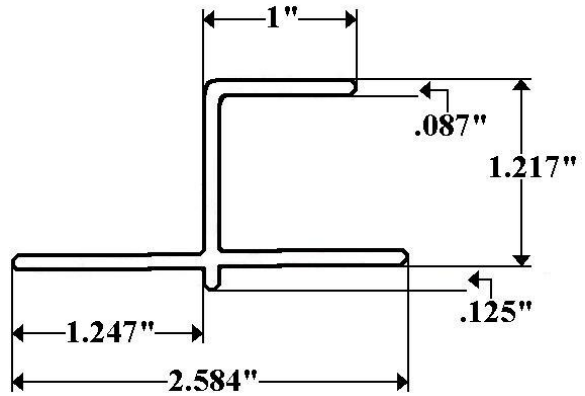

# ABC Body

**Part 077020- ABC Body Connector**

**Part 2010S (96") & 2010S/108 (108")- ABC Stainless Corner Radius**

**11-3/4" Wide Punched**

**Part 7701- ABC Body Upper Top Rail**

**Use #7702 for Lower Top Rail**