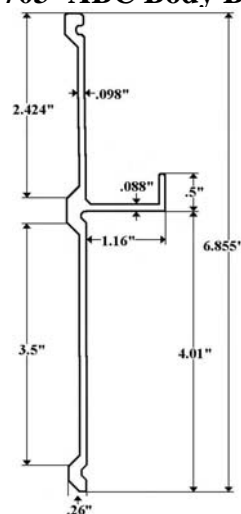

# ABC Body

**Part 077020- ABC Body Connector**

**Part 2010S (96") & 2010S/108 (108")- ABC Stainless Corner Radius**

**11-3/4" Wide Punched**

**Part 7701- ABC Body Upper Top Rail**

**Use #7702 for Lower Top Rail**

**Part 7702- ABC Body Lower Top Rail**

**Use #7701 for Upper Top Rail**

**Part 7703- ABC Body Bottom Rail**

# ABC Body

**Part 7712S- ABC Stainless Roof Radius  
Punched**

16" X 89"

**Part FP7700AF- ABC Rear Corner Cap**

**Part FP7700L- ABC Left/Front  
Corner Cap**

**Part FP7700R- ABC Right/Front  
Corner Cap**

**Part S5022- Steel Hat Post & Roof Bow**