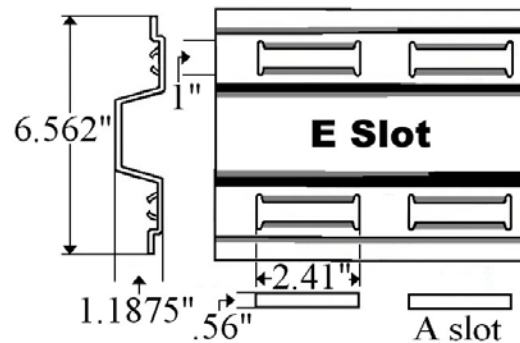

Part 7010 & 7010P (Polished) Lengths- 98-3/8" & 125-3/8"- A.M. Haire Front Corner Post

A.M. Haire

**Part 7000B- A.M. Haire *Old Style* Front
Bottom Cap**

**Part 7000L- A.M. Haire *Old Style*
Left/Front Cap**

**Part 7000R- A.M. Haire *Old Style*
Right/Front Cap**

**Part FP7000L- A.M. Haire
Left/Front Cap**

**Part FP7000R- A.M. Haire
Right/Front Cap**

A.M. Haire

**Part 321-1D (92.5'') & 321-1E (98.5'')-
A.M. Haire Roof Bow**

**Part 7050/92.5 (92.5'') & 98.5 (98.5'')-
Starter Bow A.M. Haire**

**Part 732-2D (96'') & 2E (108'')-
Steel Z-Post A.M. Haire**

**DLP108A (A Slot) & DLP108E (E Slot)
108'' Double Logistic Wall Post**

A.M. Haire