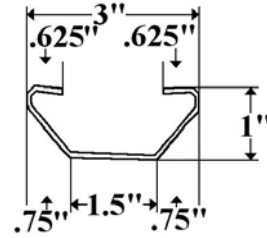

A.M. Haire

Part 00078– Roof Radius A.M Haire

M-Mill

W-White

00078M 24" X 96"

00078W 24" X 96"

Part 7002- Top Rail A.M. Haire

Part 7003– A. M. Haire Bottom Rail

Part 7010 & 7010P (Polished) Lengths- 98-3/8" & 125-3/8"- A.M. Haire Front Corner Post

A.M. Haire

**Part 7000B- A.M. Haire *Old Style* Front
Bottom Cap**

**Part 7000L- A.M. Haire *Old Style*
Left/Front Cap**

**Part 7000R- A.M. Haire *Old Style*
Right/Front Cap**

**Part FP7000L- A.M. Haire
Left/Front Cap**

**Part FP7000R- A.M. Haire
Right/Front Cap**

A.M. Haire

**Part 321-1D (92.5'') & 321-1E (98.5'')-
A.M. Haire Roof Bow**

**Part 7050/92.5 (92.5'') & 98.5 (98.5'')-
Starter Bow A.M. Haire**

**Part 732-2D (96'') & 2E (108'')-
Steel Z-Post A.M. Haire**

**DLP108A (A Slot) & DLP108E (E Slot)
108'' Double Logistic Wall Post**

A.M. Haire