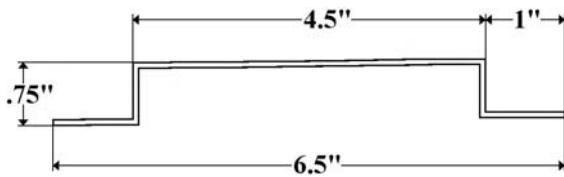

**Part 7000R- A.M. Haire *Old Style*
Right/Front Cap**

**Part FP7000L- A.M. Haire
Left/Front Cap**

**Part FP7000R- A.M. Haire
Right/Front Cap**

A.M. Haire

**Part 321-1D (92.5'') & 321-1E (98.5'')-
A.M. Haire Roof Bow**

**Part 7050/92.5 (92.5'') & 98.5 (98.5'')-
Starter Bow A.M. Haire**

**Part 732-2D (96'') & 2E (108'')-
Steel Z-Post A.M. Haire**

**DLP108A (A Slot) & DLP108E (E Slot)
108'' Double Logistic Wall Post**

A.M. Haire