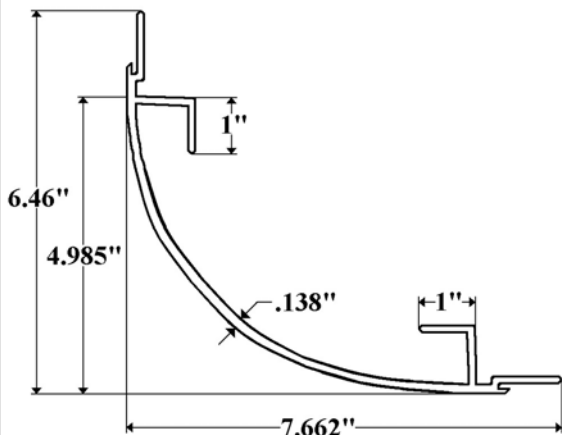

A.M. Haire

Part 00078– Roof Radius A.M Haire

M-Mill

W-White

00078M 24" X 96"

00078W 24" X 96"

Part 7002- Top Rail A.M. Haire

Part 7003– A. M. Haire Bottom Rail

Part 7010 & 7010P (Polished) Lengths- 98-3/8" & 125-3/8"- A.M. Haire Front Corner Post

A.M. Haire

**Part 7000B- A.M. Haire *Old Style* Front
Bottom Cap**

**Part 7000L- A.M. Haire *Old Style*
Left/Front Cap**

**Part 7050/92.5 (92.5'') & 98.5 (98.5'')-
Starter Bow A.M. Haire**

**Part 732-2D (96'') & 2E (108'')-
Steel Z-Post A.M. Haire**

**DLP108A (A Slot) & DLP108E (E Slot)
108'' Double Logistic Wall Post**

A.M. Haire