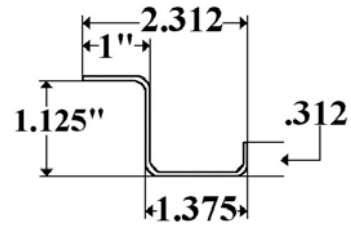

Part 7010 & 7010P (Polished) Lengths- 98-3/8" & 125-3/8"- A.M. Haire Front Corner Post

A.M. Haire

**Part 7000B- A.M. Haire *Old Style* Front
Bottom Cap**

**Part 7000L- A.M. Haire *Old Style*
Left/Front Cap**

**Part 7000R- A.M. Haire *Old Style*
Right/Front Cap**

**Part FP7000L- A.M. Haire
Left/Front Cap**

**Part FP7000R- A.M. Haire
Right/Front Cap**

A.M. Haire

**Part 321-1D (92.5'') & 321-1E (98.5'')-
A.M. Haire Roof Bow**

**Part 7050/92.5 (92.5'') & 98.5 (98.5'')-
Starter Bow A.M. Haire**

**Part 732-2D (96'') & 2E (108'')-
Steel Z-Post A.M. Haire**

**DLP108A (A Slot) & DLP108E (E Slot)
108'' Double Logistic Wall Post**

A.M. Haire