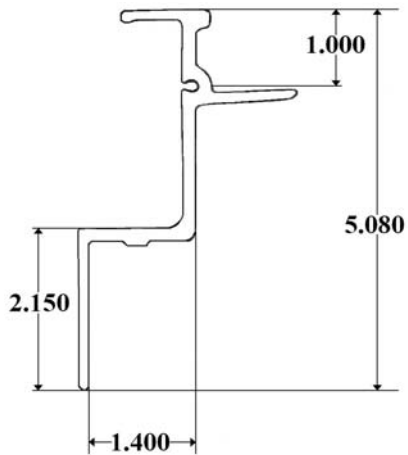

A.M. Haire

Part 00078– Roof Radius A.M Haire

M-Mill

W-White

00078M 24" X 96"

00078W 24" X 96"

Part 7002- Top Rail A.M. Haire

Part 7003– A. M. Haire Bottom Rail

Part 7010 & 7010P (Polished) Lengths- 98-3/8" & 125-3/8"- A.M. Haire Front Corner Post

A.M. Haire

**Part 7000B- A.M. Haire *Old Style* Front
Bottom Cap**

**Part 7000L- A.M. Haire *Old Style*
Left/Front Cap**

**Part 7000R- A.M. Haire *Old Style*
Right/Front Cap**

**Part FP7000L- A.M. Haire
Left/Front Cap**

**Part FP7000R- A.M. Haire
Right/Front Cap**

A.M. Haire

**Part 321-1D (92.5'') & 321-1E (98.5'')-
A.M. Haire Roof Bow**

**Part 7050/92.5 (92.5'') & 98.5 (98.5'')-
Starter Bow A.M. Haire**

**Part 732-2D (96'') & 2E (108'')-
Steel Z-Post A.M. Haire**

**DLP108A (A Slot) & DLP108E (E Slot)
108'' Double Logistic Wall Post**

A.M. Haire