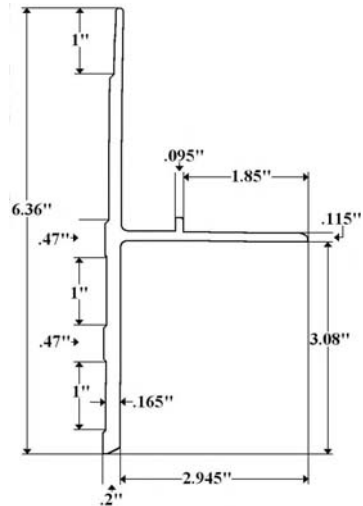

A.M. Haire

Part 00078– Roof Radius A.M Haire

M-Mill

W-White

00078M 24" X 96"

00078W 24" X 96"

Part 7002- Top Rail A.M. Haire

Part 7003– A. M. Haire Bottom Rail

Part 7010 & 7010P (Polished) Lengths- 98-3/8" & 125-3/8"- A.M. Haire Front Corner Post

A.M. Haire

**Part 7000B- A.M. Haire *Old Style* Front
Bottom Cap**

**Part 7000L- A.M. Haire *Old Style*
Left/Front Cap**

**Part 7050/92.5 (92.5'') & 98.5 (98.5'')-
Starter Bow A.M. Haire**

**Part 732-2D (96'') & 2E (108'')-
Steel Z-Post A.M. Haire**

**DLP108A (A Slot) & DLP108E (E Slot)
108'' Double Logistic Wall Post**

A.M. Haire