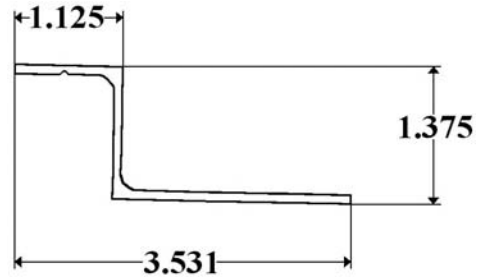

Babb

**Part 332-2D (97''), 2E (108'') & 2F (112'')-
Aluminum Z-Post Babb *Old Style***

**Part 333-2- Starter Roof Bow
Babb 108''**

**Part 421-1D (92'') & 1E (98'')-
Roof Bow Babb**

Babb

Part 9001- Top Rail Babb *Old Style*