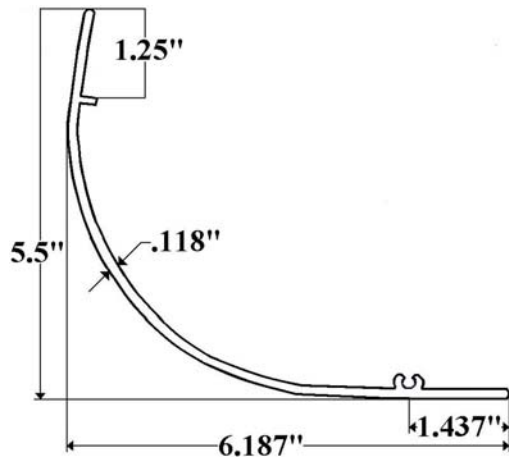

**Part 9010/FRP- Babb Corner Post-
*FRP Body***