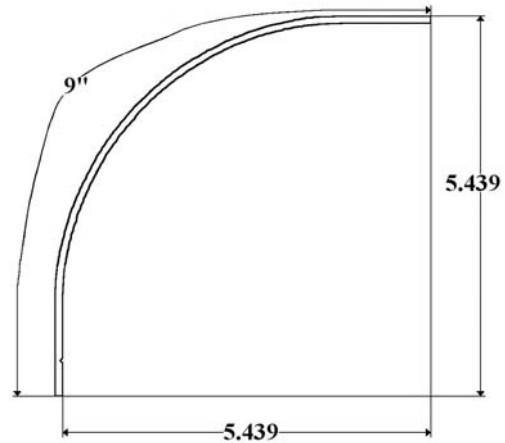

Part 334-2- Duralite FRP Front Corner Post