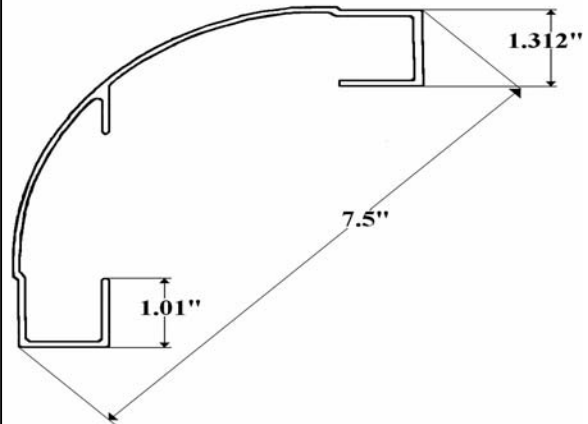

# Duralite

**Part 00054- Duralite Corner Post-  
Aluminum Body**

**Part 00078- Roof Radius Duralite**

M-Mill

W-White

00078M 24" X 96"  
00078W 24" X 96"

Used with 1211&1212 Corner Caps

**Part 00117- Duralite Top Rail**