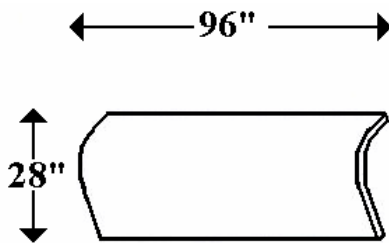

Part 531- End Cap