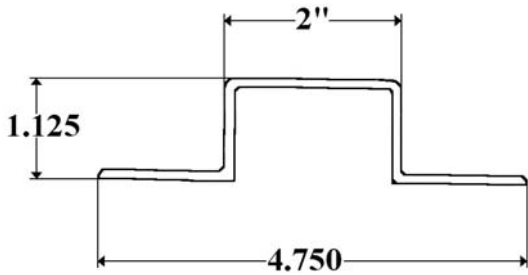

# Duralite

**Part 531- End Cap**

**For RR531 Extrusion**

**Part 971- Duralite *Old Style* Rear Cap**

**Part RR531- RUB Rail**

**Uses Casting #531**

**Part S2022- Duralite Roof Bow**