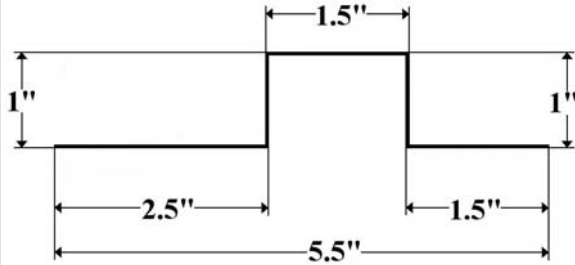

# Duralite

**Part 10250 (96")- Starter Bow Duralite**

**Part 1201- Duralite Left/Front Cap**  
*16" Radius*

Used with 3912W Roof Radius

**Part 1202- Duralite Right/Front Cap**  
*16" Radius*

Used with 3912W Roof Radius