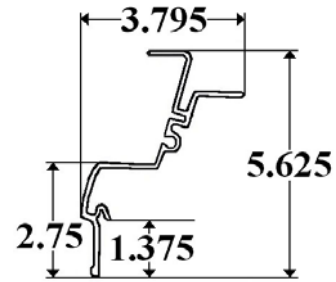

# Duralite

**Part 00054- Duralite Corner Post-  
Aluminum Body**

**Part 00078- Roof Radius Duralite**

M-Mill

W-White

00078M 24" X 96"  
00078W 24" X 96"

Used with 1211&1212 Corner Caps

**Part 00117- Duralite Top Rail**