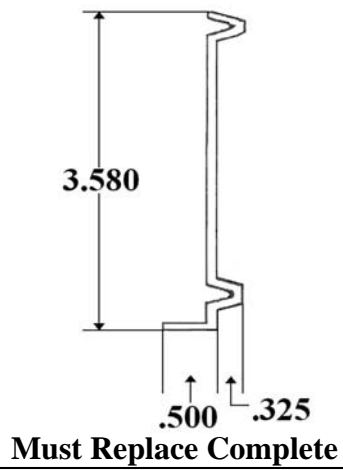

# Duralite

**Part 1401- Duralite Right/Rear Cap**

**Part 1402- Duralite Left/Rear Cap**

**Part 2003F- Duralite Replacement Bottom Rail**

**Part 334-2- Duralite FRP Front Corner Post**

**Part 3912W (White)- Duralite Roof Radius**