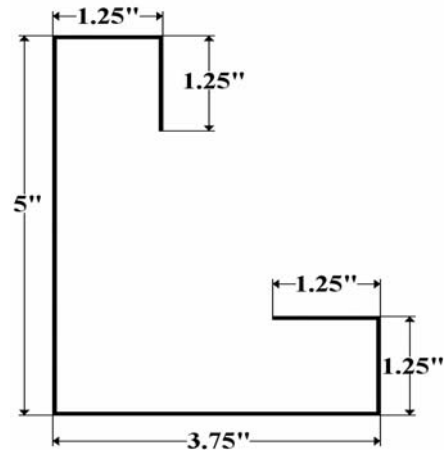

Part 10126- Duralite Rear Corner Post