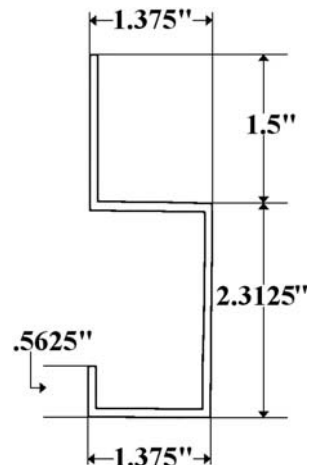

Part 427-1- Starter Bow Jannell