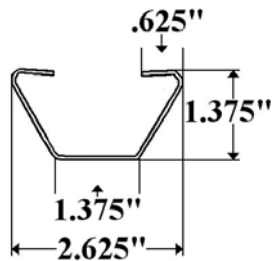

Jannell

Part 00078- Roof Radius Jannell

M-Mill

W-White

00078M	24"	X	96"
00078W	24"	X	96"

Part 1002- Jannell Replacement Top Rail 1-3/8 Roof Bow GVSD

Part 332-2D (97"), 2E (108") & 2F (112")- Aluminum Z-Post Jannell

Part 421-1D (92") & 1E (98")- Jannell Roof Bow

Part 427-1- Starter Bow Jannell

Jannell

Part FC201R- Jannell Right/Front Cap

Part FC202L- Jannell Left/Front Cap

Part RC101- Jannell Rear Cap