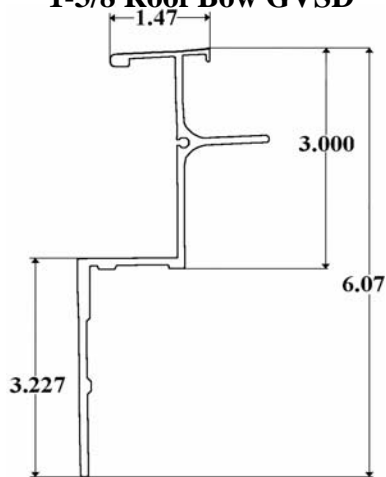

Jannell

Part 00078- Roof Radius Jannell

M-Mill

W-White

00078M	24"	X	96"
00078W	24"	X	96"

Part 1002- Jannell Replacement Top Rail 1-3/8 Roof Bow GVSD

Part 332-2D (97"), 2E (108") & 2F (112")- Aluminum Z-Post Jannell

Part 421-1D (92") & 1E (98")- Jannell Roof Bow

Part 427-1- Starter Bow Jannell

Jannell

Part FC201R- Jannell Right/Front Cap

Part FC202L- Jannell Left/Front Cap

Part RC101- Jannell Rear Cap