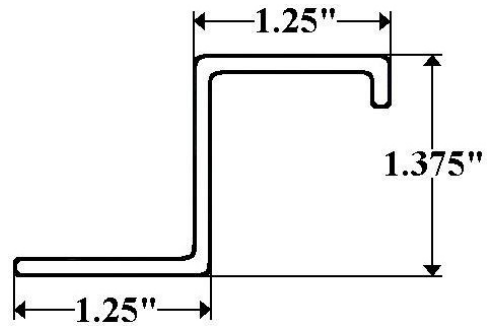

Jannell

Part 00078- Roof Radius Jannell

M-Mill

W-White

00078M	24"	X	96"
00078W	24"	X	96"

Part 1002- Jannell Replacement Top Rail 1-3/8 Roof Bow GVSD

Part 332-2D (97"), 2E (108") & 2F (112")- Aluminum Z-Post Jannell