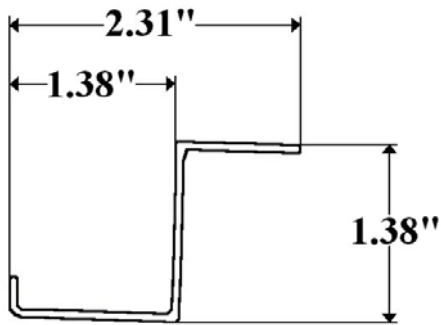

**Part S332-2D (97") & 2E (108")-
Front Wall Post**