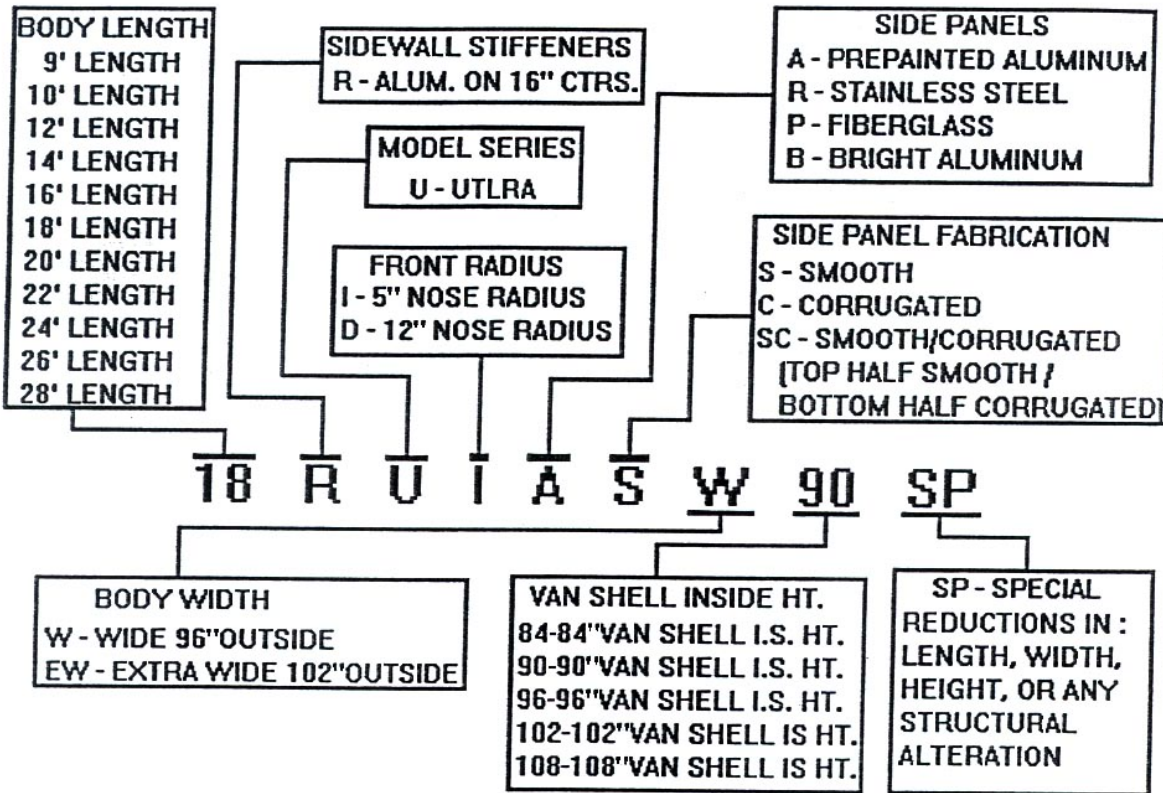

Kidron

Kidron Body Parts Quick Reference Guide

Fleet Parts & Service, Inc.
590 Belleville Turnpike Building 22,
Kearny, NJ 07032

Notes:

Kidron Ultra Body Model Number Explanation Chart

DISCLAIMER

USE OF OEM OR MANUFACTURERS' NAME AND/OR PART NUMBERS IS FOR IDENTIFICATION PURPOSES AND SIMPLIFICATION ONLY AND IN NO WAY IS MEANT TO IMPLY THAT FLEET PARTS' ITEMS ARE AUTHORIZED OR IN ANY WAY AFFILIATED WITH THOSE MANUFACTURERS.