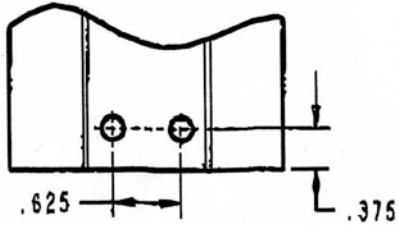

Kidron

**Part 00050 - Kidron FRP Base & Slat
Spacer 105.5"**

**Part 05020- Kidron Vertical Connector
for Aluminum Body**

**Part 432-2D (107")- Kidron
Aluminum Side Z-Post**

Kidron

Part 500-1D - Kidron Dry Freight Roof Bow 9" Radius New Style 91"

Part 500-1E - Kidron Dry Freight Roof Bow 9" Radius New Style 97"

Part 1014- Corner Radius New Style Dry Freight

1014 16.687 X 96"
1014/102 16.687 X 102"

Used with FP5100R&L
Plastic Corner Caps

Kidron Dry Freight Roof Radius for Plastic Corner Caps (FP5100L & fp5100R)