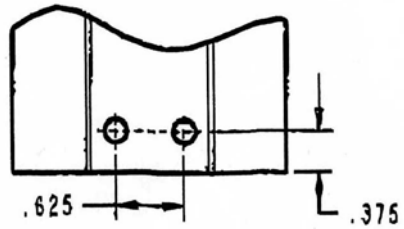

Notes:

Kidron Cargo Star Dry Freight Body Model Number Explanation Chart

DISCLAIMER

USE OF OEM OR MANUFACTURERS' NAME AND/OR PART NUMBERS IS FOR IDENTIFICATION PURPOSES AND SIMPLIFICATION ONLY AND IN NO WAY IS MEANT TO IMPLY THAT FLEET PARTS' ITEMS ARE AUTHORIZED OR IN ANY WAY AFFILIATED WITH THOSE MANUFACTURERS.

Kidron

**Part 00050 - Kidron FRP Base & Slat
Spacer 105.5"**

**Part 05020- Kidron Vertical Connector
for Aluminum Body**

**Part 432-2D (107")- Kidron
Aluminum Side Z-Post**

Kidron

Part 500-1D - Kidron Dry Freight Roof Bow 9" Radius New Style 91"

Part 500-1E - Kidron Dry Freight Roof Bow 9" Radius New Style 97"

Part 1014- Corner Radius New Style Dry Freight

1014 16.687 X 96"
1014/102 16.687 X 102"

Used with FP5100R&L
Plastic Corner Caps

Kidron Dry Freight Roof Radius for Plastic Corner Caps (FP5100L & fp5100R)