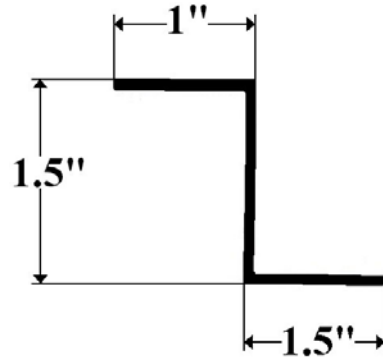

**Part 432-2D (107")- Kidron
Aluminum Side Z-Post**