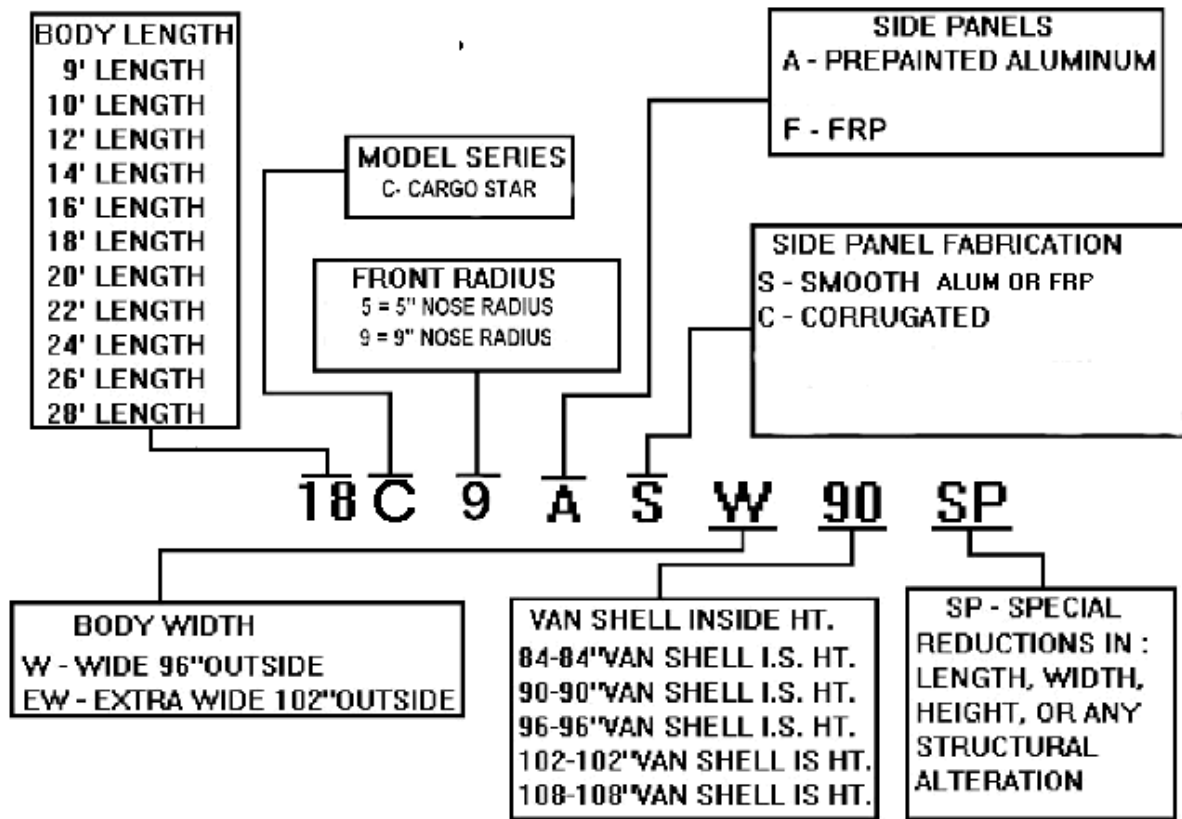

Kidron

Kidron Body Parts Quick Reference Guide

Fleet Parts & Service, Inc.
590 Belleville Turnpike Building 22,
Kearny, NJ 07032

Notes:

Kidron Ultra Body Model Number Explanation Chart

DISCLAIMER

USE OF OEM OR MANUFACTURERS' NAME AND/OR PART NUMBERS IS FOR IDENTIFICATION PURPOSES AND SIMPLIFICATION ONLY AND IN NO WAY IS MEANT TO IMPLY THAT FLEET PARTS' ITEMS ARE AUTHORIZED OR IN ANY WAY AFFILIATED WITH THOSE MANUFACTURERS.

Notes:

Kidron Cargo Star Dry Freight Body Model Number Explanation Chart

DISCLAIMER

USE OF OEM OR MANUFACTURERS' NAME AND/OR PART NUMBERS IS FOR IDENTIFICATION PURPOSES AND SIMPLIFICATION ONLY AND IN NO WAY IS MEANT TO IMPLY THAT FLEET PARTS' ITEMS ARE AUTHORIZED OR IN ANY WAY AFFILIATED WITH THOSE MANUFACTURERS.