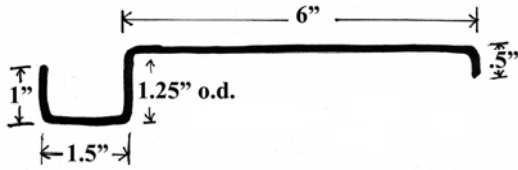

OEM # 921313

Part FP5500R- Kidron R/F Cap Dry Freight

OEM # 921311

Kidron

Part KI2- Kidron Rear Rear Rain Gutter

**Part S332-2D (97") & 2E (108")-
Front Wall Post**

Part S3022-Kidron Roof Bow