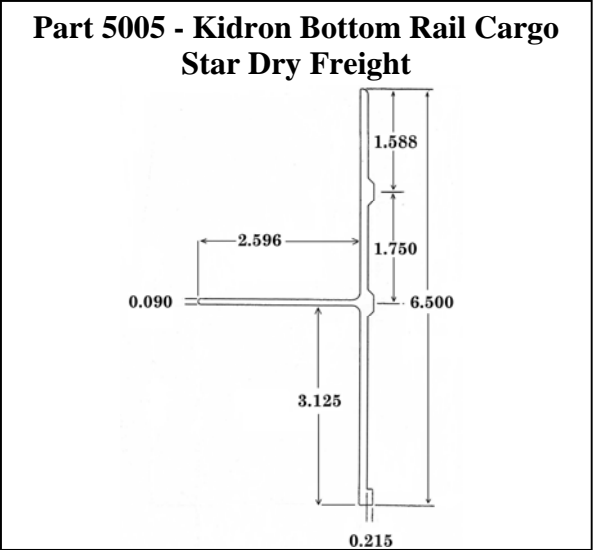

Part 500-1E - Kidron Dry Freight Roof Bow 9" Radius New Style 97"

Part 1014- Corner Radius New Style Dry Freight

1014 16.687 X 96"
1014/102 16.687 X 102"

Used with FP5100R&L
Plastic Corner Caps

Kidron Dry Freight Roof Radius for Plastic Corner Caps (FP5100L & fp5100R)

2012M 20-5/8" X 79-3/8" For 96" Wide Body

2012M2 20-5/8" X 85-3/8" For 102" Wide Body

Kidron

Kidron

**Part 5012E (91.5")- Kidron Roof Radius
Extruded Reefer Body**

Fits 96" & 102" Bodies

**Part 5012M & M2- Kidron Roof Radius
Mitred Corners, Dry Freight Body**