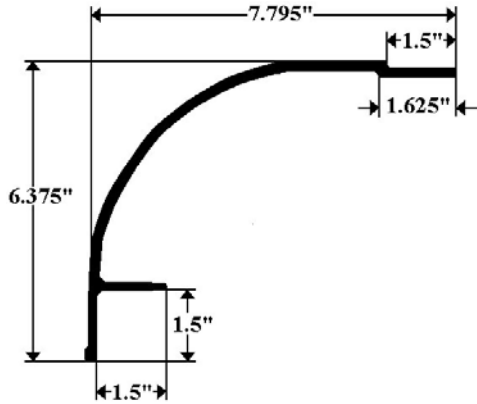

2012M 20-5/8" X 79-3/8" For 96" Wide Body

2012M2 20-5/8" X 85-3/8" For 102" Wide Body

Kidron

Kidron

**Part 5012E (91.5")- Kidron Roof Radius
Extruded Reefer Body**

Fits 96" & 102" Bodies

**Part 5012M & M2- Kidron Roof Radius
Mitred Corners, Dry Freight Body**