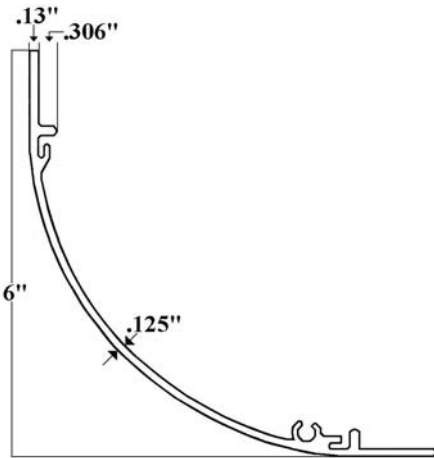

Modern Wagon

**Part 390-1D (93") & 1E (99")-
Modern Wagon Roof Bow**

**Part 3902- Modern Wagon
Top Rail**

**Part 3910E- Modern Wagon
Corner Radius**

**Part 3912W (White)- Modern Wagon
Roof Radius**

Modern Wagon