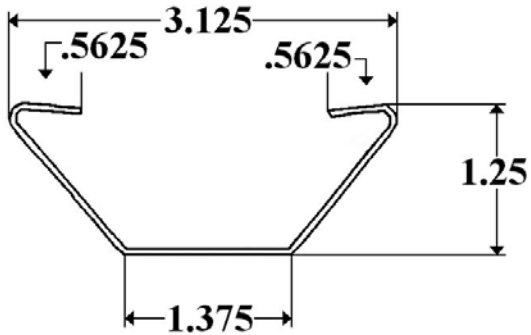

Modern Wagon

**Part 390-1D (93") & 1E (99")-
Modern Wagon Roof Bow**

**Part 3902- Modern Wagon
Top Rail**

**Part 3910E- Modern Wagon
Corner Radius**

**Part 3912W (White)- Modern Wagon
Roof Radius**

Modern Wagon