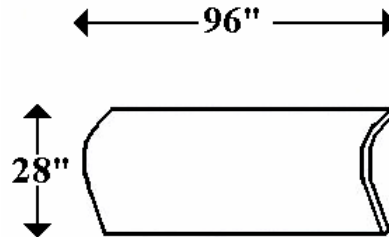

Modern Wagon

**Part 390-1D (93") & 1E (99")-
Modern Wagon Roof Bow**

**Part 3902- Modern Wagon
Top Rail**

**Part 3910E- Modern Wagon
Corner Radius**

**Part 3912W (White)- Modern Wagon
Roof Radius**

Modern Wagon