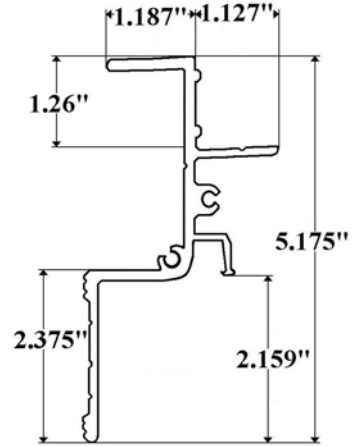

Modern Wagon

**Part 390-1D (93") & 1E (99")-
Modern Wagon Roof Bow**

**Part 3902- Modern Wagon
Top Rail**

**Part 3910E- Modern Wagon
Corner Radius**

**Part 3912W (White)- Modern Wagon
Roof Radius**

Modern Wagon