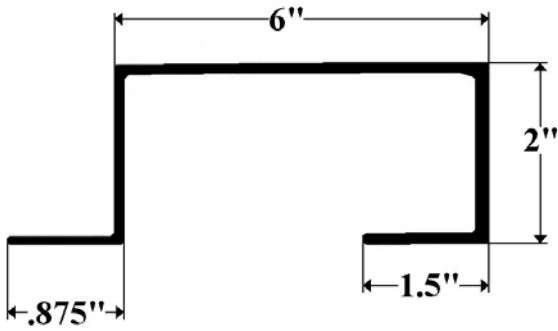

Part SU2- Supreme Rear Header