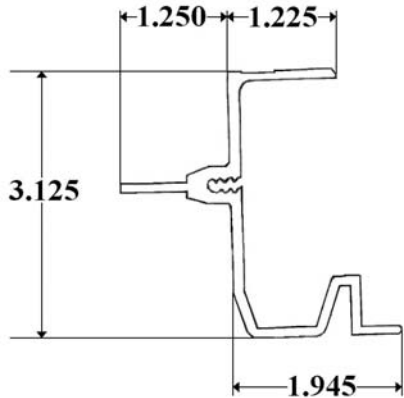

Supreme

Supreme Body Parts Quick Reference Guide

Fleet Parts & Service, Inc.
590 Belleville Turnpike Building 22,
Kearny, NJ 07032

Supreme

Notes:

SUPREME MODEL NUMBER EXPLANATION CHART

BODY TYPE

VF- FRP DRY FREIGHT

VA- ALUMINUM DRY FREIGHT

IF- FRP DRY FREIGHT

IA- ALUMINUM DRY FREIGHT

VG- ALUMINUM REEFER

**BODIES THRU-1998 USES 2010S (STAINLESS
STEEL CORNER RADIUS)**

**FROM 1999 ON USE 2010E (EXTRUDED FRONT
CORNER POST)**

Supreme

**Part 2002- Supreme Upper Top Rail
VA or IA**

Lower Use Universal Rail (UR)

**Part 2002F- Supreme Top Rail
VF or IF**

**Part UR- Universal Rail Supreme-
Lower of 2 PC Top Rail
for Aluminum Body**