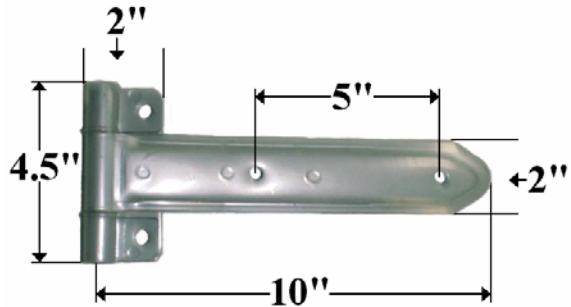

Part 2310 PCG & PCW- Supreme Hinge
Powder Coated Grey
Powder Coated White