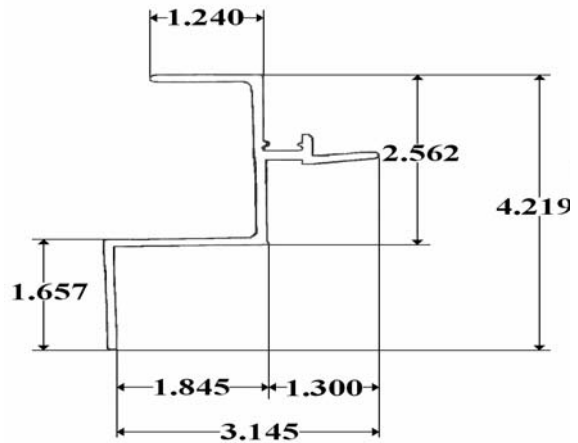

Part AS- Wooden Apitong Slat

Part 2009F- Supreme Top Rail VF or IF