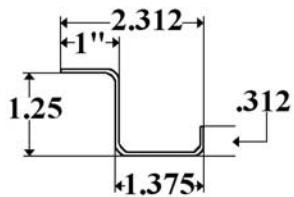

Part 232-2D (96"), 2E (108"), & 232-NH (108") No Holes for FRP Body Supreme Steel Z Post