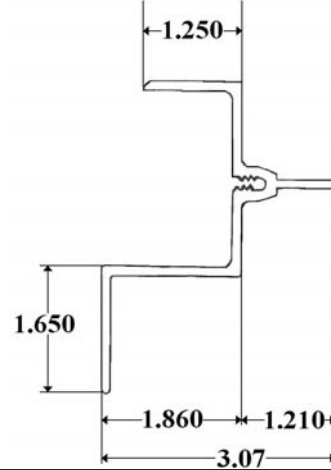

Supreme

**Part 2002- Supreme Upper Top Rail
VA or IA**

Lower Use Universal Rail (UR)

**Part 2002F- Supreme Top Rail
VF or IF**

**Part UR- Universal Rail Supreme-
Lower of 2 PC Top Rail
for Aluminum Body**