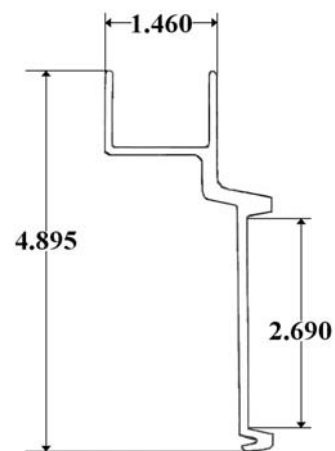

**Part 2003- Supreme Bottom Rail
VA or IA**