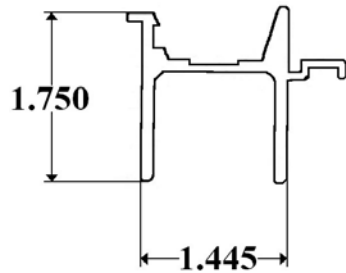

Supreme

**Part 2002- Supreme Upper Top Rail
VA or IA**

Lower Use Universal Rail (UR)

**Part 2002F- Supreme Top Rail
VF or IF**

**Part UR- Universal Rail Supreme-
Lower of 2 PC Top Rail
for Aluminum Body**