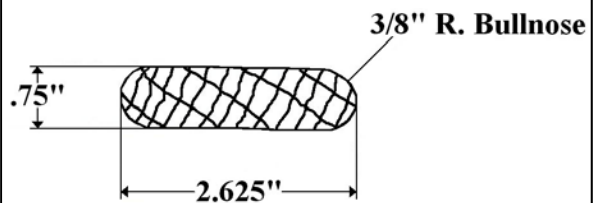

**Part 1041- Supreme VA Rear Cap For
Square Rear Corner Post**