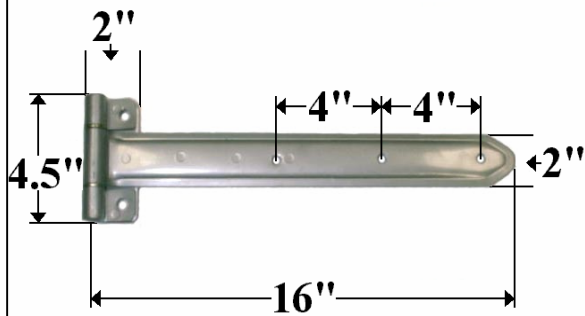

Part 2316 PCG & PCW- Supreme Hinge
Powder Coated Grey
Powder Coated White