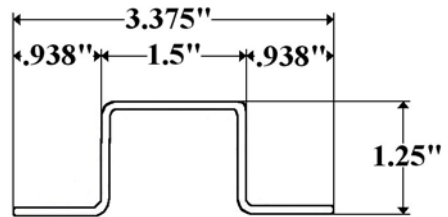

Part 2050/91 (91") & 97 (97")- Starter Bow Supreme