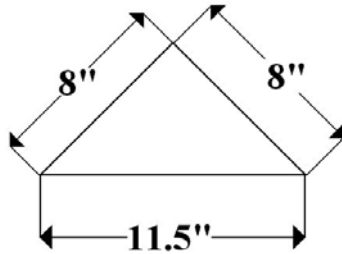

Part CGS- Supreme 1/4 H.D. Steel Rear Corner Gusset