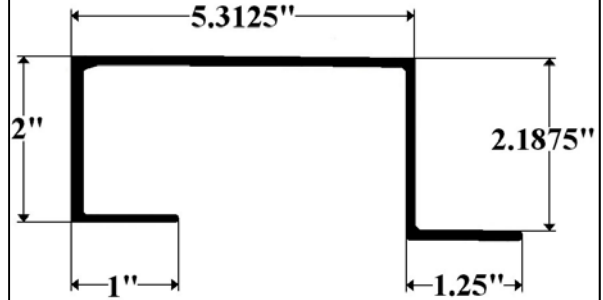

Supreme

Part SU2- Supreme Rear Header