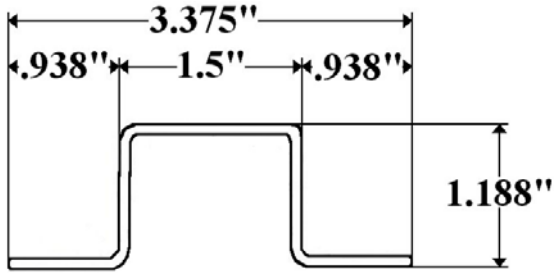

Supreme

Part SU2- Supreme Rear Header