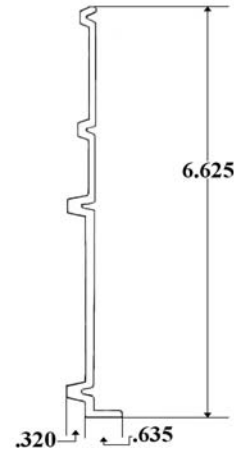

Supreme

**Part 2002- Supreme Upper Top Rail
VA or IA**

Lower Use Universal Rail (UR)

**Part 2002F- Supreme Top Rail
VF or IF**

**Part UR- Universal Rail Supreme-
Lower of 2 PC Top Rail
for Aluminum Body**

**Rear Connector Aluminum Body,
Side Door Frame Aluminum Body**

**Part 2003- Supreme Bottom Rail
VA or IA**

**Part 2003F- Supreme Bottom Rail
VF or IF**

**Part 2004F- Supreme Bottom Rail
VF or IF**

Supreme

Supreme

Supreme Corner Radius M-Mill S-Stainless E-Extruded

2010E 12" X 103.5"

2010S 11-3/4" X 96" *Punched*

2010S/108 11-3/4" X 108" *Punched*

Supreme Roof Radius *Punched* M-Mill S-Stainless

2012M 20-5/8" X 79-3/8" For 96" Wide Body