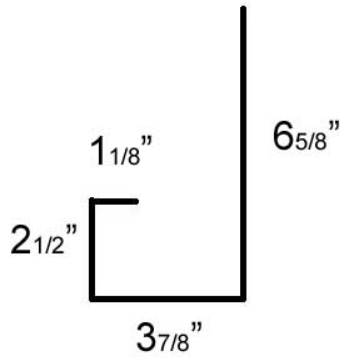

Supreme

Part SU4 - Supreme Mini Rear Corner Post Steel