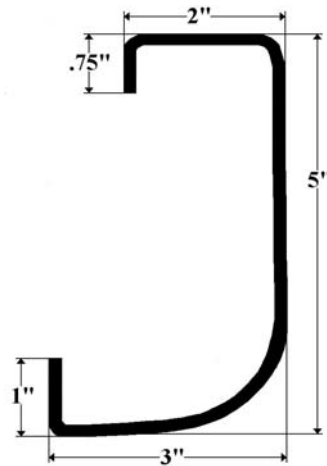

**Part FP2000S- Supreme Spartan Body
Front or Rear**

Supreme

**Part S2022- Supreme Roof Bow
Reefer Body**

Part SU1- Supreme Rear Header

Part SU2- Supreme Rear Header

Part SU3- Supreme Rear Corner Post

**Part SU3-VAI (96")- Supreme
Rear Corner Post Insert Aluminum Body**

Supreme

Supreme Corner Radius M-Mill S-Stainless E-Extruded

2010E 12" X 103.5"

2010S 11-3/4" X 96" *Punched*

2010S/108 11-3/4" X 108" *Punched*

Supreme Roof Radius *Punched* M-Mill S-Stainless

2012M 20-5/8" X 79-3/8" For 96" Wide Body