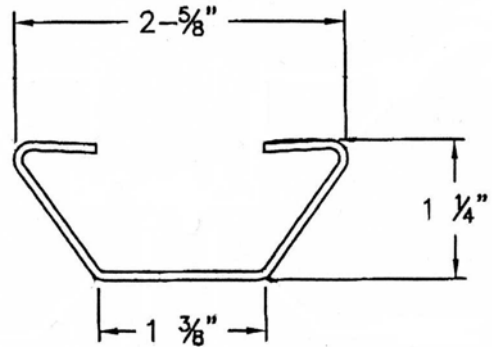

**Part 521-1D (91") & 521-1E (97")-
Roof Bow Supreme New Style**