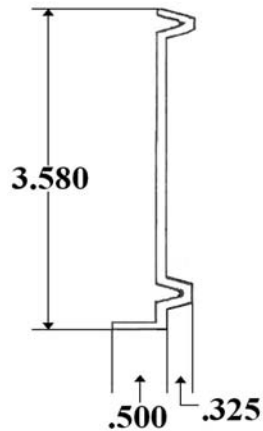

Supreme

**Part 2002- Supreme Upper Top Rail
VA or IA**

Lower Use Universal Rail (UR)

**Part 2002F- Supreme Top Rail
VF or IF**

**Part UR- Universal Rail Supreme-
Lower of 2 PC Top Rail
for Aluminum Body**

**Rear Connector Aluminum Body,
Side Door Frame Aluminum Body**

**Part 2003- Supreme Bottom Rail
VA or IA**

**Part 2003F- Supreme Bottom Rail
VF or IF**

**Part 2004F- Supreme Bottom Rail
VF or IF**

Supreme

Supreme

Supreme Corner Radius M-Mill S-Stainless E-Extruded

2010E 12" X 103.5"

2010S 11-3/4" X 96" *Punched*

2010S/108 11-3/4" X 108" *Punched*

Supreme Roof Radius *Punched* M-Mill S-Stainless

2012M 20-5/8" X 79-3/8" For 96" Wide Body