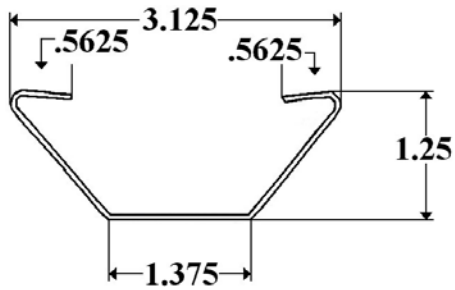

Supreme

**Part 521-1D (91") & 521-1E (97")-
Roof Bow Supreme**