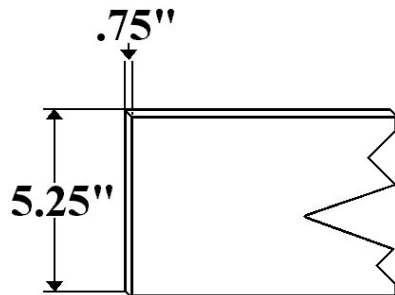

**Part 1038- Supreme VF Rear Cap For
Square Rear Corner Post**