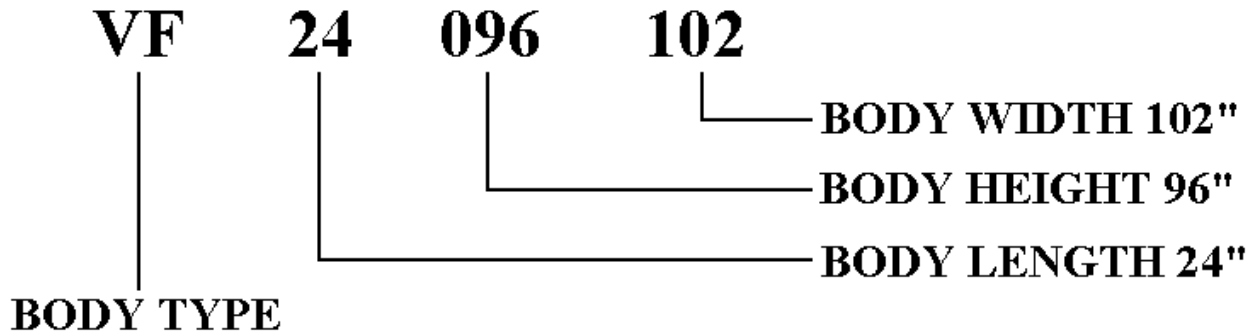

Supreme

Supreme Body Parts Quick Reference Guide

Fleet Parts & Service, Inc.
590 Belleville Turnpike Building 22,
Kearny, NJ 07032

Supreme

Notes:

SUPREME MODEL NUMBER EXPLANATION CHART

BODY TYPE

VF- FRP DRY FREIGHT